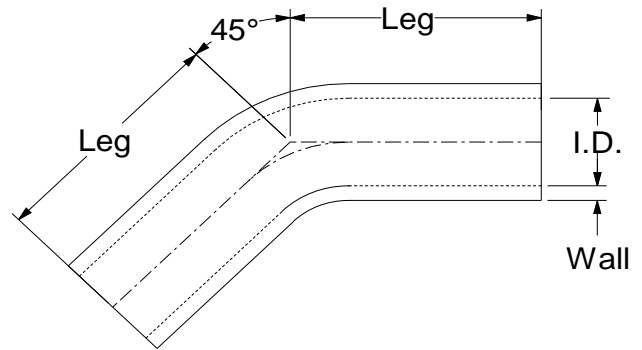

Hose Leg and Length Measurements

E90

I.D.	Leg Length
0 - 12mm	63 x 63mm
13 - 57mm	102 x 102mm
58 - 100mm	127 x 127mm
101mm & above	152 x 152mm

E45

I.D.	Leg Length
0 - 12mm	63 x 63mm
13 - 57mm	102 x 102mm
58 - 100mm	127 x 127mm
101mm & above	152 x 152mm

E135

I.D.	Leg Length
0 - 12mm	63 x 63mm
13 - 57mm	102 x 102mm
58 - 100mm	127 x 127mm
101mm & above	152 x 152mm

E180

I.D.	Leg Length
16 - 22mm	76mm
25 - 45mm	102mm
51 - 70mm	127mm
76mm	140mm

Note Centre Line Distance = I.D. x 3

RE90

I.D.	Leg Length
0 - 12mm	63 x 63mm
13 - 57mm	102 x 102mm
58 - 100mm	127 x 127mm
101mm & above	152 x 152mm

RE45

I.D.	Leg Length
0 - 12mm	63 x 63mm
13 - 57mm	102 x 102mm
58 - 100mm	127 x 127mm
101mm & above	152 x 152mm

Hose Leg and Length Measurements

SR

I.D.	Length
0 - 12mm	102mm
13 - 57mm	102mm
58 - 100mm	127mm
101mm & above	152mm

SCH

I.D.	Length
All Sizes	76mm

SHH

I.D.	Length
All Sizes	76mm

STP