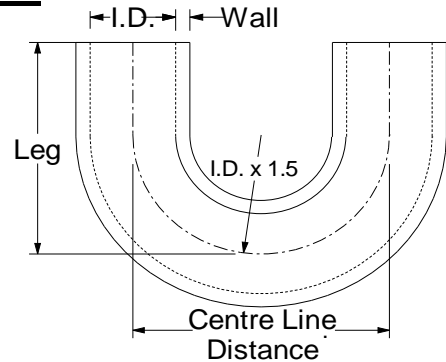

Hose Leg and Length Measurements

E90

I.D.	Leg Length
0 - 12mm	63 x 63mm
13 - 57mm	102 x 102mm
58 - 100mm	127 x 127mm
101mm & above	152 x 152mm

E45

I.D.	Leg Length
0 - 12mm	63 x 63mm
13 - 57mm	102 x 102mm
58 - 100mm	127 x 127mm
101mm & above	152 x 152mm

E135

I.D.	Leg Length
0 - 12mm	63 x 63mm
13 - 57mm	102 x 102mm
58 - 100mm	127 x 127mm
101mm & above	152 x 152mm

E180

I.D.	Leg Length
16 - 22mm	76mm
25 - 45mm	102mm
51 - 70mm	127mm
76mm	140mm

Note Centre Line Distance = I.D. x 3

RE90

I.D.	Leg Length
0 - 12mm	63 x 63mm
13 - 57mm	102 x 102mm
58 - 100mm	127 x 127mm
101mm & above	152 x 152mm

RE45

I.D.	Leg Length
0 - 12mm	63 x 63mm
13 - 57mm	102 x 102mm
58 - 100mm	127 x 127mm
101mm & above	152 x 152mm

Hose Leg and Length Measurements

SR

I.D.	Length
0 - 12mm	102mm
13 - 57mm	102mm
58 - 100mm	127mm
101mm & above	152mm

SCH

I.D.	Length
All Sizes	76mm

SHH

I.D.	Length
All Sizes	76mm

STP